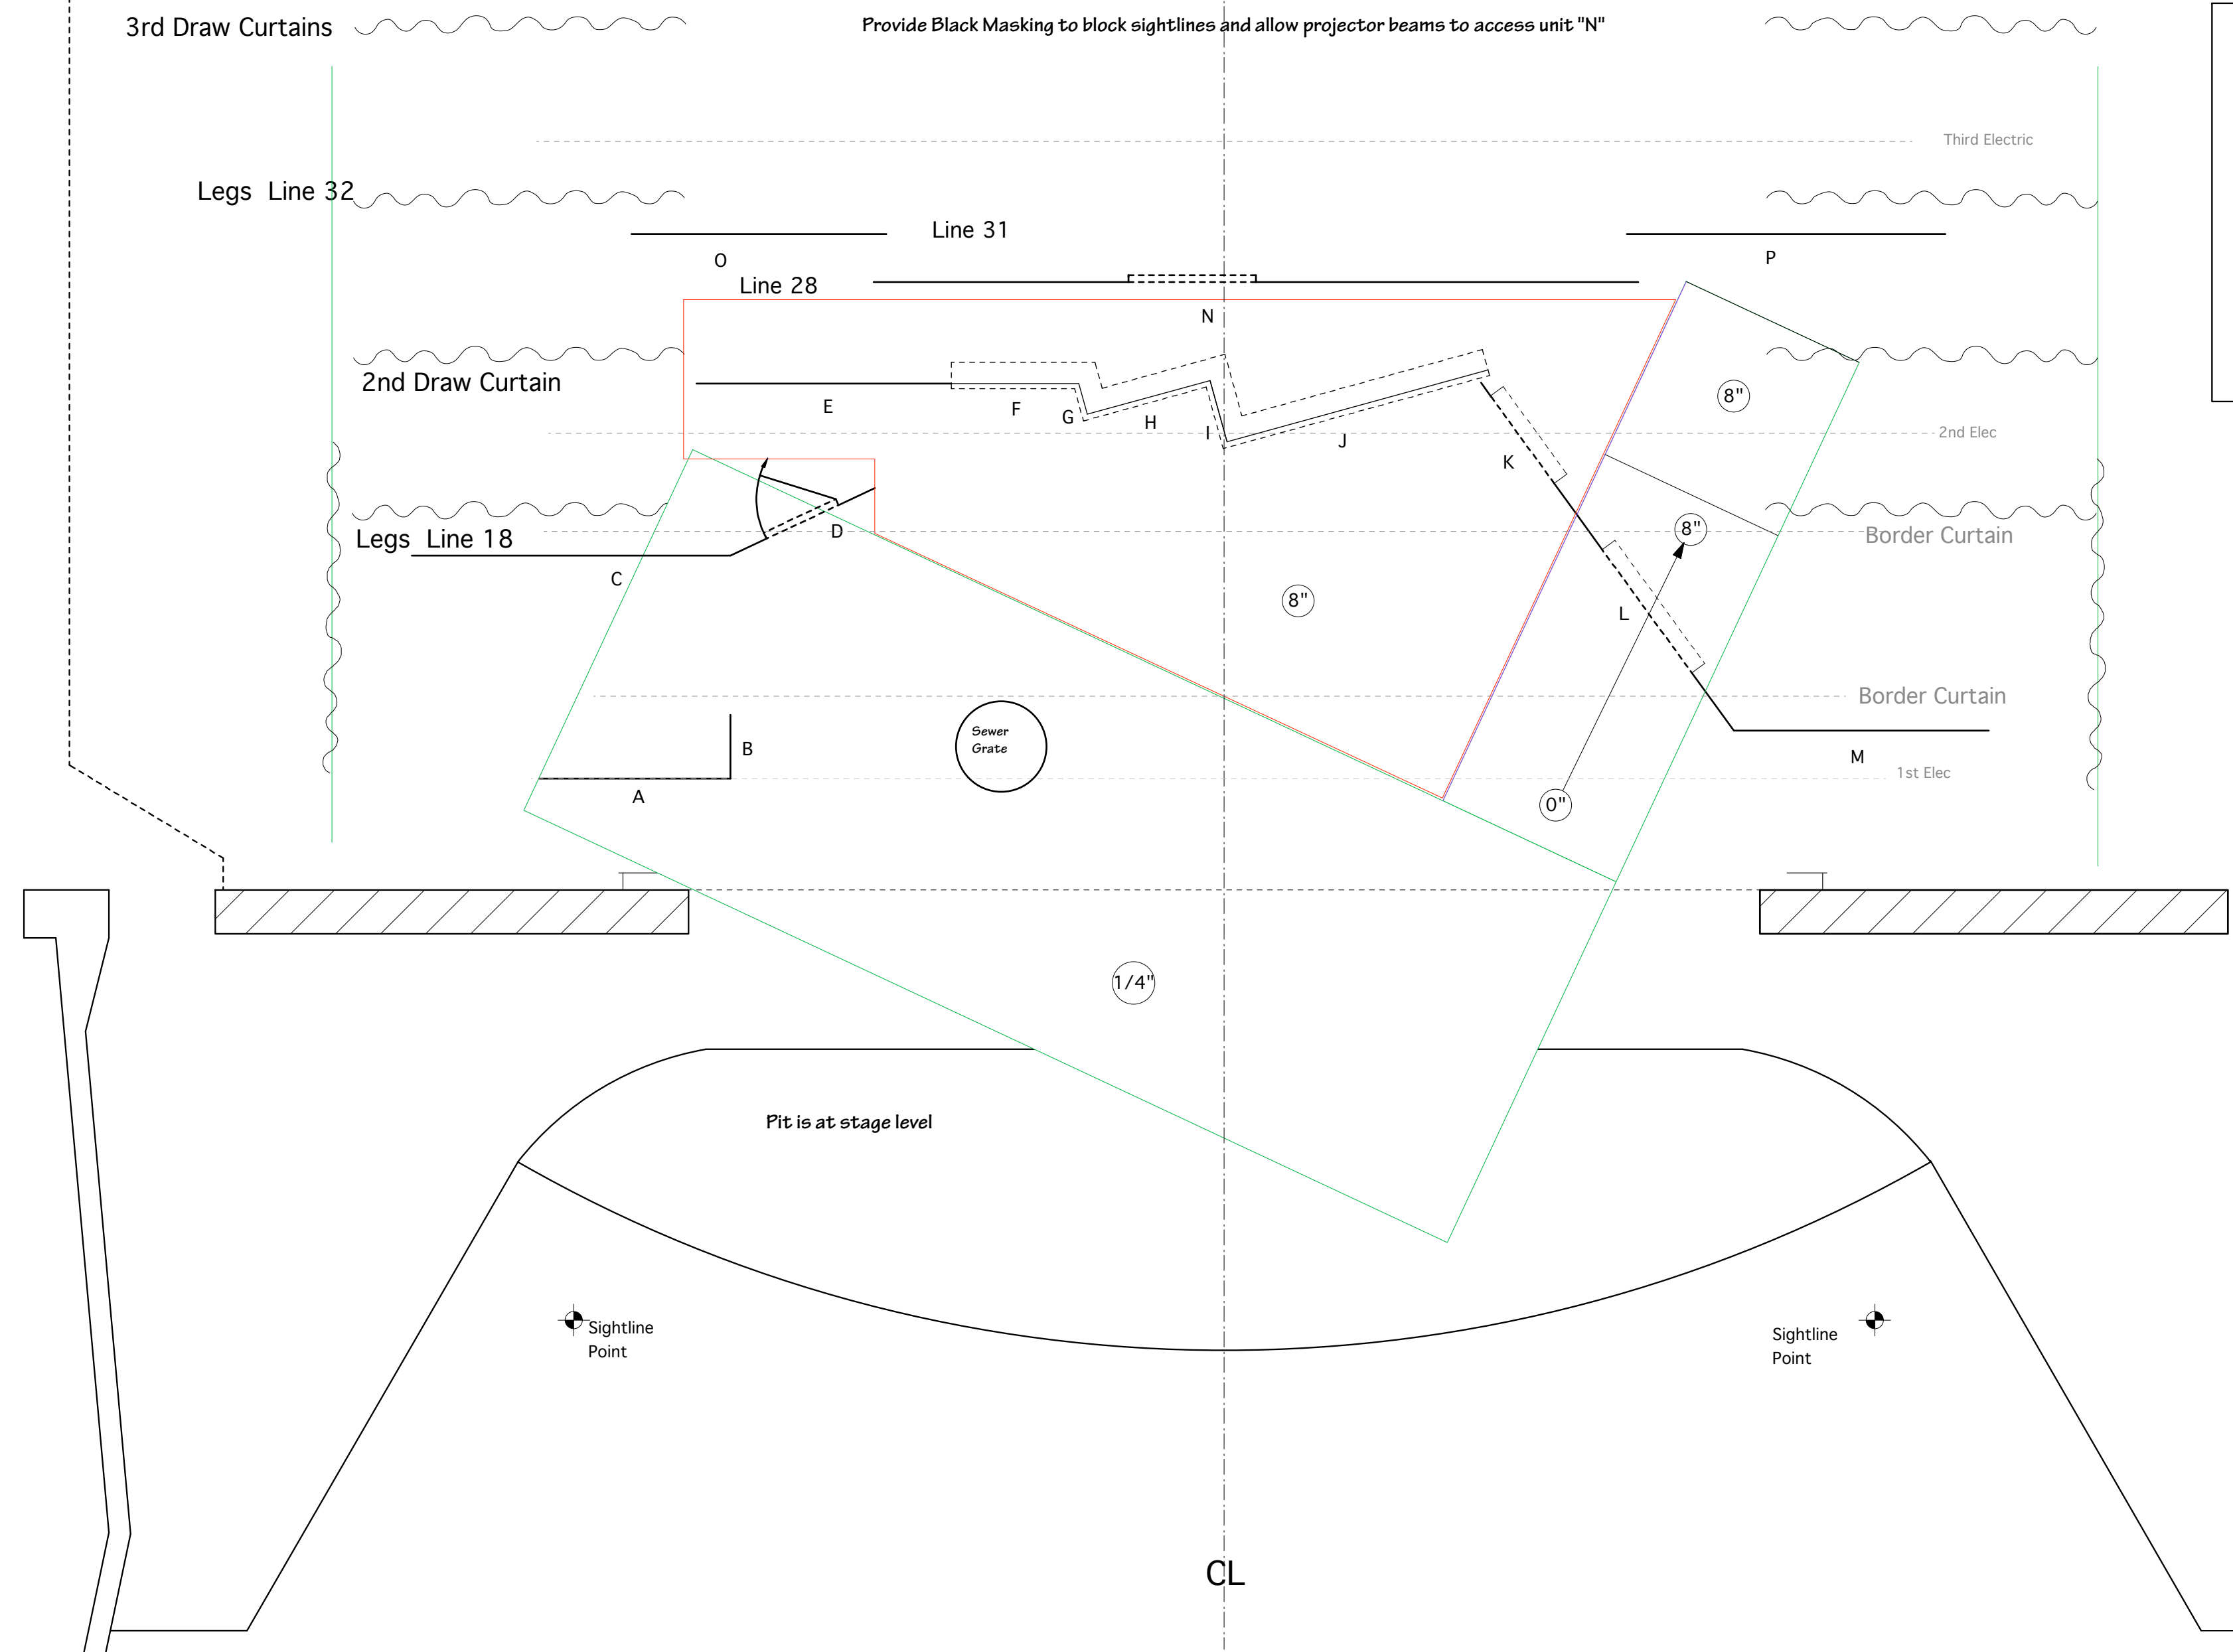

- 40
- 39
- 38
- 37
- 36
- 35
- 34
- 32
- 31
- 30
- 29
- 28
- 27
- 26
- 25
- 24
- 23
- 22
- 21
- 20
- 19
- 18
- 17
- 16
- 15
- 14
- 13
- 12
- 11
- 10
- 9
- 8
- 7
- 6
- 5
- 4
- 3
- 2
- 1

Stairs
Down
to
Lower
Level

Producing Organization	Sightline Point	Production Title	Director	Drawing Information	Scale	Sightline Point	Drawing Number
St. Olaf Theatre		<i>The Hour We Knew Nothing of Each Other</i>	Bob Rosen	Date 9/12/10 Drawn By B. Bjorklund	1/4"=1'-0"		5 of 5
				Revision: 9/12/10	Floorplan		